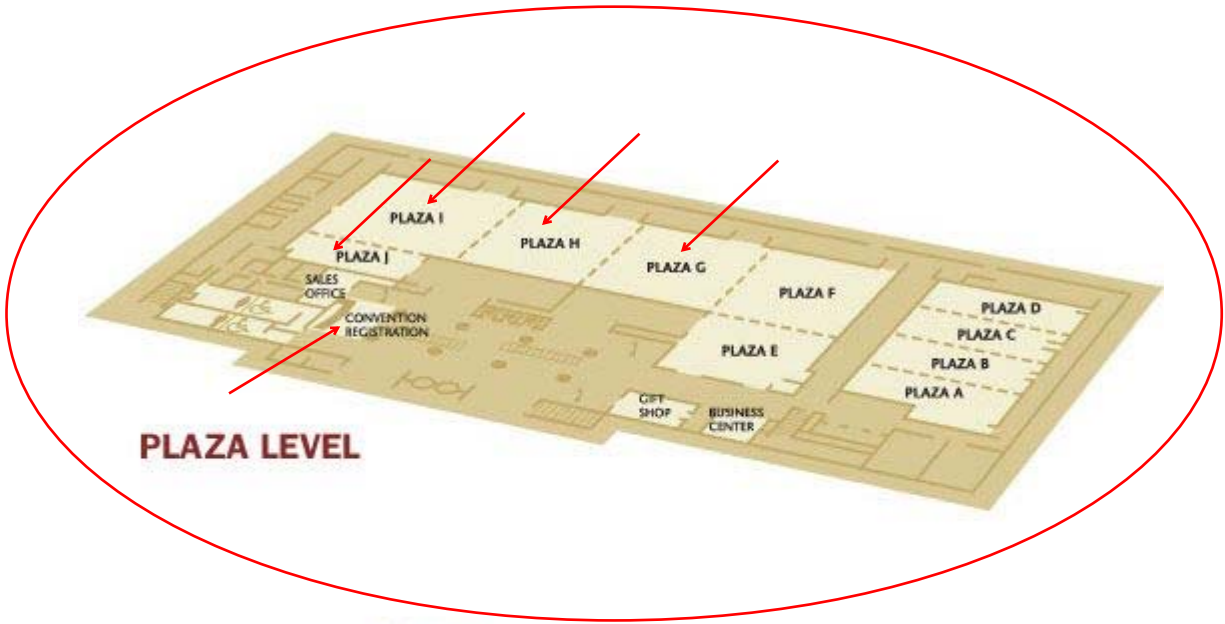

Special Attributes

All guest rooms are generously equipped with dual-lined phones, dataports, safes, mini-bars, coffee makers, iron/ironing boards and hairdryers.

Plaza Level -

Room Name	Dimensions	Sq. Foot	Height	Theatre	Classroom	Rounds	Reception
Plaza A		1800	16'	125	60	80	126
Plaza B		1600	16'	125	60	80	125
Plaza C		1500	16'	125	60	80	125
Plaza D		1600	16'	125	60	80	125
Plaza E		2800	16'	200	120	150	200
Plaza F		3600	16'	420	207	200	400
Plaza G		3600	16'	420	207	200	400
Plaza H		3600	16'	420	207	200	400
Plaza I		4500	16'	500	260	240	450
Plaza J		1400	16'	85	45	60	75

PLAZA LEVEL

BALLROOM LEVEL

CONFERENCE LEVEL

Ballroom Level -

Room Name	Dimensions	Sq. Foot	Height	Theatre	Classroom	Rounds	Reception
Ruby		2800	16'	300	130	180	300
Emerald		3700	16'	450	230	240	400
Diamond		3800	16'	450	230	240	400
Sapphire		3800	16'	450	230	240	500
Topaz		575	16'	22	10	22	40

Conference Level -

Room Name	Dimensions	Sq. Foot	Height	Theatre	Classroom	Rounds	Reception
Governor		1400	9'	140	70	90	100
Illinois		1400	9'	140	70	90	125
Springfield		750	9'	50	24	40	40
Sangamon		750	9'	50	24	40	40
Capital I-VI		750	9'	50	24	40	40
Lincoln Boardroom*		750					

* Conference Table Seating for 20