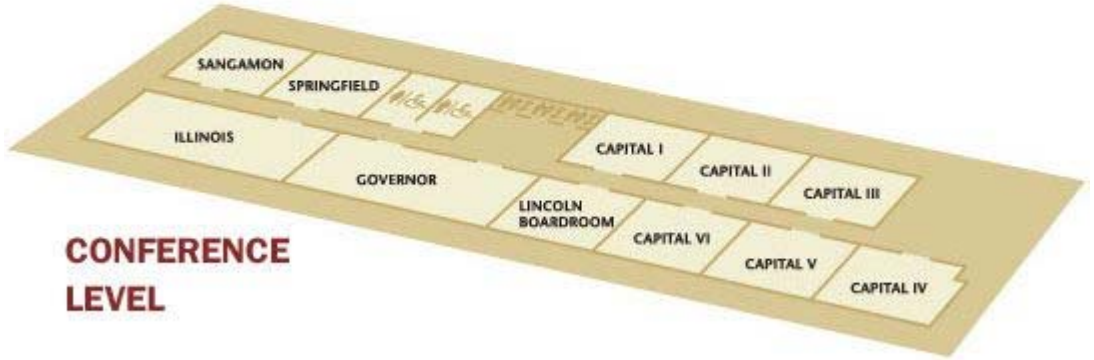

Special Attributes

All guest rooms are generously equipped with dual-lined phones, dataports, safes, mini-bars, coffee makers, iron/ironing boards and hairdryers.

Plaza Level -

Room Name	Dimensions	Sq. Foot	Height	Theatre	Classroom	Rounds	Reception
Plaza A		1800	16'	125	60	80	126
Plaza B		1600	16'	125	60	80	125
Plaza C		1500	16'	125	60	80	125
Plaza D		1600	16'	125	60	80	125
Plaza E		2800	16'	200	120	150	200
Plaza F		3600	16'	420	207	200	400
Plaza G		3600	16'	420	207	200	400
Plaza H		3600	16'	420	207	200	400
Plaza I		4500	16'	500	260	240	450
Plaza J		1400	16'	85	45	60	75

PLAZA LEVEL

BALLROOM LEVEL

CONFERENCE LEVEL

Ballroom Level -

Room Name	Dimensions	Sq. Foot	Height	Theatre	Classroom	Rounds	Reception
Ruby		2800	16'	300	130	180	300
Emerald		3700	16'	450	230	240	400
Diamond		3800	16'	450	230	240	400
Sapphire		3800	16'	450	230	240	500
Topaz		575	16'	22	10	22	40

Conference Level -

Room Name	Dimensions	Sq. Foot	Height	Theatre	Classroom	Rounds	Reception
Governor		1400	9'	140	70	90	100
Illinois		1400	9'	140	70	90	125
Springfield		750	9'	50	24	40	40
Sangamon		750	9'	50	24	40	40
Capital I-VI		750	9'	50	24	40	40
Lincoln Boardroom*		750					

* Conference Table Seating for 20