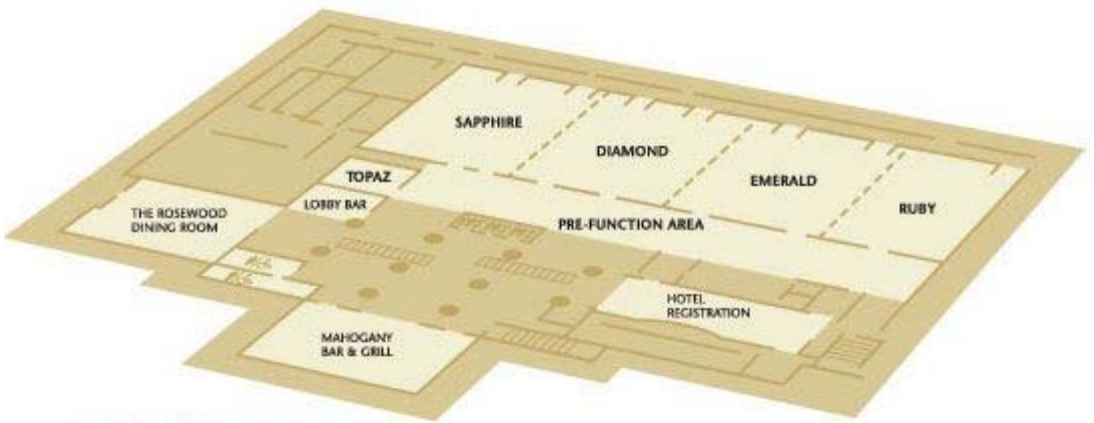

Special Attributes

All guest rooms are generously equipped with dual-lined phones, dataports, safes, mini-bars, coffee makers, iron/ironing boards and hairdryers.

Plaza Level -

Room Name	Dimensions	Sq. Foot	Height	Theatre	Classroom	Rounds	Reception
Plaza A		1800	16'	125	60	80	126
Plaza B		1600	16'	125	60	80	125
Plaza C		1500	16'	125	60	80	125
Plaza D		1600	16'	125	60	80	125
Plaza E		2800	16'	200	120	150	200
Plaza F		3600	16'	420	207	200	400
Plaza G		3600	16'	420	207	200	400
Plaza H		3600	16'	420	207	200	400
Plaza I		4500	16'	500	260	240	450
Plaza J		1400	16'	85	45	60	75

PLAZA LEVEL

BALLROOM LEVEL

CONFERENCE LEVEL

Ballroom Level -

Room Name	Dimensions	Sq. Foot	Height	Theatre	Classroom	Rounds	Reception
Ruby		2800	16'	300	130	180	300
Emerald		3700	16'	450	230	240	400
Diamond		3800	16'	450	230	240	400
Sapphire		3800	16'	450	230	240	500
Topaz		575	16'	22	10	22	40

Conference Level -

Room Name	Dimensions	Sq. Foot	Height	Theatre	Classroom	Rounds	Reception
Governor		1400	9'	140	70	90	100
Illinois		1400	9'	140	70	90	125
Springfield		750	9'	50	24	40	40
Sangamon		750	9'	50	24	40	40
Capital I-VI		750	9'	50	24	40	40
Lincoln Boardroom*		750					

* Conference Table Seating for 20